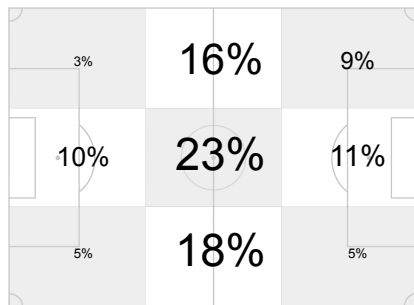

## Spain Tracking Statistics

Ball Possession Heat Map

Attacking direction →

Attack Origin

#	Name	Time	Distance Covered (m)			Time Spent			Sprint	Top Speed Km/h	Activity Time Spent		
			DC	In Poss	Not In Poss	Opp. Half	Att. 3rd	Pen. Area			Low	Medium	High
1	Iker CASILLAS	125'30"	3819	1392	1394				7	21.71	99%	1%	
2	Raul ALBIOL	125'30"	11373	4756	4023	9%			58	28.32	88%	6%	6%
3	Gerard PIQUE	125'30"	11778	4707	4201	11%	2%	1%	83	26.01	86%	6%	8%
7	David VILLA	58'05"	5710	2309	2028	90%	42%	5%	44	28.98	85%	7%	8%
9	Fernando TORRES	58'10"	6197	2423	2195	88%	44%	6%	41	23.80	82%	10%	8%
11	Joan CAPDEVILA	125'30"	13011	5362	4118	38%	14%	1%	90	24.82	83%	8%	9%
12	Sergio BUSQUETS	81'21"	9287	3602	3680	47%	6%		51	23.65	80%	11%	9%
14	XABI ALONSO	125'30"	14930	6365	5146	44%	8%		62	25.96	77%	13%	10%
18	Albert RIERA	125'30"	12637	5329	3840	70%	27%	1%	65	31.54	85%	7%	8%
19	Alvaro ARBELOA	125'30"	12351	5188	4352	37%	11%		104	28.98	85%	8%	7%
20	Santi CAZORLA	125'30"	13058	5794	4146	62%	20%	1%	82	26.68	84%	8%	8%