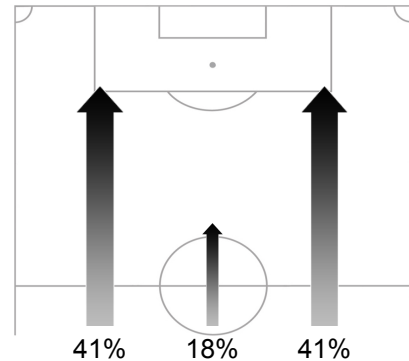

## Spain Tracking Statistics

Ball Possession Heat Map

Attacking direction →

Attack Origin

#	Name	Time	Distance Covered (m)			Time Spent			Sprint	Top Speed Km/h	Activity Time Spent		
			DC	In Poss	Not In Poss	Opp. Half	Att. 3rd	Pen. Area			Low	Medium	High
1	Iker CASILLAS	125'30"	3819	1392	1394				7	21.71	99%	1%	
2	Raul ALBIOL	125'30"	11373	4756	4023	9%			58	28.32	88%	6%	6%
3	Gerard PIQUE	125'30"	11778	4707	4201	11%	2%	1%	83	26.01	86%	6%	8%
7	David VILLA	58'05"	5710	2309	2028	90%	42%	5%	44	28.98	85%	7%	8%
9	Fernando TORRES	58'10"	6197	2423	2195	88%	44%	6%	41	23.80	82%	10%	8%
11	Joan CAPDEVILA	125'30"	13011	5362	4118	38%	14%	1%	90	24.82	83%	8%	9%
12	Sergio BUSQUETS	81'21"	9287	3602	3680	47%	6%		51	23.65	80%	11%	9%
14	XABI ALONSO	125'30"	14930	6365	5146	44%	8%		62	25.96	77%	13%	10%
18	Albert RIERA	125'30"	12637	5329	3840	70%	27%	1%	65	31.54	85%	7%	8%
19	Alvaro ARBELOA	125'30"	12351	5188	4352	37%	11%		104	28.98	85%	8%	7%
20	Santi CAZORLA	125'30"	13058	5794	4146	62%	20%	1%	82	26.68	84%	8%	8%