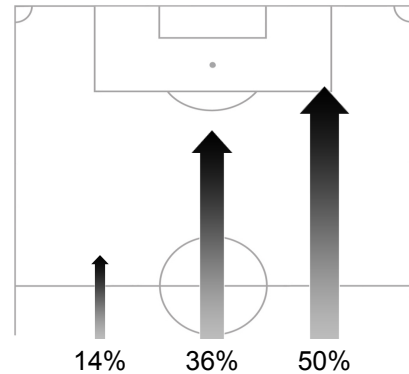

Ball Possession Heat Map

Attacking direction →

Attack Origin

#	Name	Time	Distance Covered (m)			Time Spent			Sprint	Top Speed Km/h	Activity Time Spent		
			DC	In Poss	Not In Poss	Opp. Half	Att. 3rd	Pen. Area			Low	Medium	High
16	Itumeleng KHUNE	94'04"	3810	1634	1405				2	13.43	98%	1%	1%
2	Siboniso GAXA	94'04"	9959	3982	4565	27%	9%		77	28.19	82%	8%	10%
3	Tsepo MASILELA	94'04"	10003	4032	4689	23%	7%		75	27.17	82%	9%	9%
4	Aaron MOKOENA	94'04"	8623	3353	3946	6%	3%	1%	43	27.05	87%	8%	5%
5	Benson MHLONGO	94'04"	10880	4206	5190	22%	3%	1%	93	28.43	76%	12%	12%
8	Siphiwe TSHABALALA	91'58"	10763	4601	4710	53%	20%	1%	85	26.43	80%	10%	10%
10	Steven PIENAAR	93'40"	11386	4678	5307	51%	17%	1%	78	26.77	75%	13%	12%
12	Teko MODISE	92'04"	11050	4934	4575	55%	18%	1%	107	26.11	77%	11%	12%
13	Kagisho DIKGACOI	94'04"	10762	4111	5369	31%	6%		73	29.09	78%	11%	11%
14	Matthew BOOTH	94'04"	9403	3457	4476	6%	3%	1%	76	22.66	85%	8%	7%
17	Bernard PARKER	94'04"	10997	4828	4720	74%	38%	7%	95	22.66	78%	11%	11%

Substitutes

1	Rowen FERNANDEZ												
7	Lance DAVIDS												
9	Katlego MPHELA	2'06"	185	67	84	49%	39%	5%	3	16.09	88%	2%	10%
11	Elrio VAN HEERDEN	0'24"	72	42	22	100%	32%		1	8.60	67%	21%	12%
15	Innocent MDLEDLE												
18	Thembinkosi FANTENI												
19	Bryce MOON												
20	Bongani KHUMALO												
21	Katlego MASHEGO	2'00"	180	72	74	33%	18%		5	18.58	79%	8%	13%
22	Brian BALOYI												
23	Morgan GOULD												
6	MacBeth SIBAYA												

DC: Distance Covered
In Poss: In Possession
Not In Poss: Not In Possession
Opp. Half: In Opposing Half
Att. 3rd: In Opposing Third
Pen. Area: In Penalty Area

FIFA does not vouch for the accuracy of technical statistics compiled in association with its competition results system partner.
THU 25 JUN 2009; 22:32 CET / 22:32 local time - Version 1