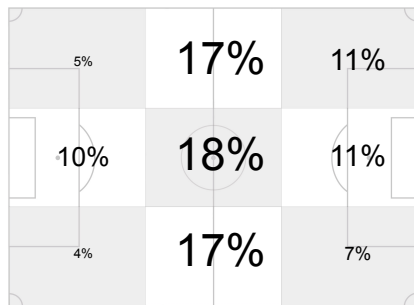

Ball Possession Heat Map

Attacking direction →

Attack Origin

#	Name	Time	Distance Covered (m)			Time Spent			Sprint	Top Speed Km/h	Activity Time Spent		
			DC	In Poss	Not In Poss	Opp. Half	Att. 3rd	Pen. Area			Low	Medium	High
16	Itumeleng KHUNE	94'04"	3810	1634	1405				2	13.43	98%	1%	1%
2	Siboniso GAXA	94'04"	9959	3982	4565	27%	9%		77	28.19	82%	8%	10%
3	Tsepo MASILELA	94'04"	10003	4032	4689	23%	7%		75	27.17	82%	9%	9%
4	Aaron MOKOENA	94'04"	8623	3353	3946	6%	3%	1%	43	27.05	87%	8%	5%
5	Benson MHLONGO	94'04"	10880	4206	5190	22%	3%	1%	93	28.43	76%	12%	12%
8	Siphiwe TSHABALALA	91'58"	10763	4601	4710	53%	20%	1%	85	26.43	80%	10%	10%
10	Steven PIENAAR	93'40"	11386	4678	5307	51%	17%	1%	78	26.77	75%	13%	12%
12	Teko MODISE	92'04"	11050	4934	4575	55%	18%	1%	107	26.11	77%	11%	12%
13	Kagisho DIKGACOI	94'04"	10762	4111	5369	31%	6%		73	29.09	78%	11%	11%
14	Matthew BOOTH	94'04"	9403	3457	4476	6%	3%	1%	76	22.66	85%	8%	7%
17	Bernard PARKER	94'04"	10997	4828	4720	74%	38%	7%	95	22.66	78%	11%	11%