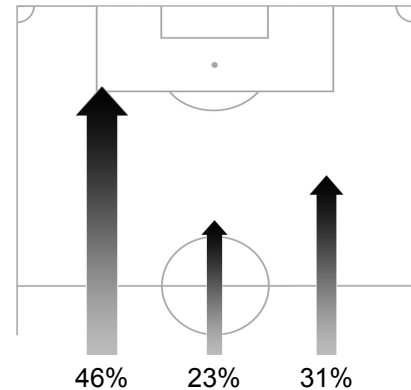

Ball Possession Heat Map

Attacking direction →

Attack Origin

#	Name	Time	Distance Covered (m)			Time Spent			Sprint	Top Speed Km/h	Activity Time Spent		
			DC	In Poss	Not In Poss	Opp. Half	Att. 3rd	Pen. Area			Low	Medium	High
1	JULIO CESAR	94'04"	3630	1405	1128				5	20.00	98%	1%	1%
2	MAICON	94'04"	9662	3826	4186	36%	14%		81	25.40	83%	8%	9%
3	LUCIO	94'04"	8315	3201	3756	12%	4%	1%	45	28.37	88%	7%	5%
5	FELIPE MELO	94'04"	10050	4248	4382	34%	5%	1%	64	26.11	82%	9%	9%
8	GILBERTO SILVA	94'04"	10889	4498	5006	31%	5%	1%	60	25.39	80%	10%	10%
9	LUIS FABIANO	92'32"	7843	3810	2825	91%	55%	9%	57	26.24	89%	6%	5%
10	KAKA	94'04"	10556	5382	3774	72%	36%	3%	91	27.79	81%	9%	10%
11	ROBINHO	94'04"	10070	5045	3694	79%	42%	7%	97	28.43	81%	8%	11%
14	LUISAO	94'04"	8810	3553	3974	9%	3%	1%	38	25.38	86%	8%	6%
16	ANDRE SANTOS	82'26"	8776	3830	3810	33%	9%		81	28.23	83%	7%	10%
18	RAMIRES	94'04"	11513	5169	4885	62%	32%	3%	92	29.09	77%	11%	12%

Substitutes

6	KLEBER												
7	ELANO												
12	VICTOR												
13	DANIEL ALVES	11'38"	1180	565	404	42%	26%	2%	21	23.89	82%	7%	11%
15	MIRANDA												
17	JOSUE												
19	JULIO BAPTISTA												
20	KLEBERSON	1'32"	149	72	56	55%	34%		1	10.67	86%	7%	7%
21	ALEXANDRE PATO												
22	NILMAR												
23	GOMES												
4	JUAN												

DC: Distance Covered
In Poss: In Possession
Not In Poss: Not In Possession
Opp. Half: In Opposing Half
Att. 3rd: In Opposing Third
Pen. Area: In Penalty Area

FIFA does not vouch for the accuracy of technical statistics compiled in association with its competition results system partner.
THU 25 JUN 2009; 22:31 CET / 22:31 local time - Version 1