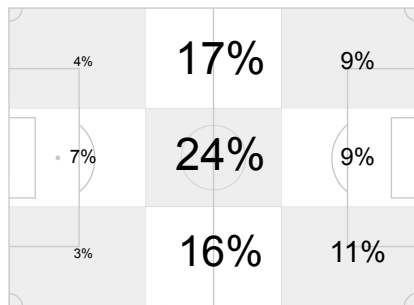

Ball Possession Heat Map

Attacking direction →

Attack Origin

#	Name	Time	Distance Covered (m)			Time Spent			Sprint	Top Speed Km/h	Activity Time Spent		
			DC	In Poss	Not In Poss	Opp. Half	Att. 3rd	Pen. Area			Low	Medium	High
1	JULIO CESAR	94'04"	3630	1405	1128				5	20.00	98%	1%	1%
2	MAICON	94'04"	9662	3826	4186	36%	14%		81	25.40	83%	8%	9%
3	LUCIO	94'04"	8315	3201	3756	12%	4%	1%	45	28.37	88%	7%	5%
5	FELIPE MELO	94'04"	10050	4248	4382	34%	5%	1%	64	26.11	82%	9%	9%
8	GILBERTO SILVA	94'04"	10889	4498	5006	31%	5%	1%	60	25.39	80%	10%	10%
9	LUIS FABIANO	92'32"	7843	3810	2825	91%	55%	9%	57	26.24	89%	6%	5%
10	KAKA	94'04"	10556	5382	3774	72%	36%	3%	91	27.79	81%	9%	10%
11	ROBINHO	94'04"	10070	5045	3694	79%	42%	7%	97	28.43	81%	8%	11%
14	LUISAO	94'04"	8810	3553	3974	9%	3%	1%	38	25.38	86%	8%	6%
16	ANDRE SANTOS	82'26"	8776	3830	3810	33%	9%		81	28.23	83%	7%	10%
18	RAMIRES	94'04"	11513	5169	4885	62%	32%	3%	92	29.09	77%	11%	12%