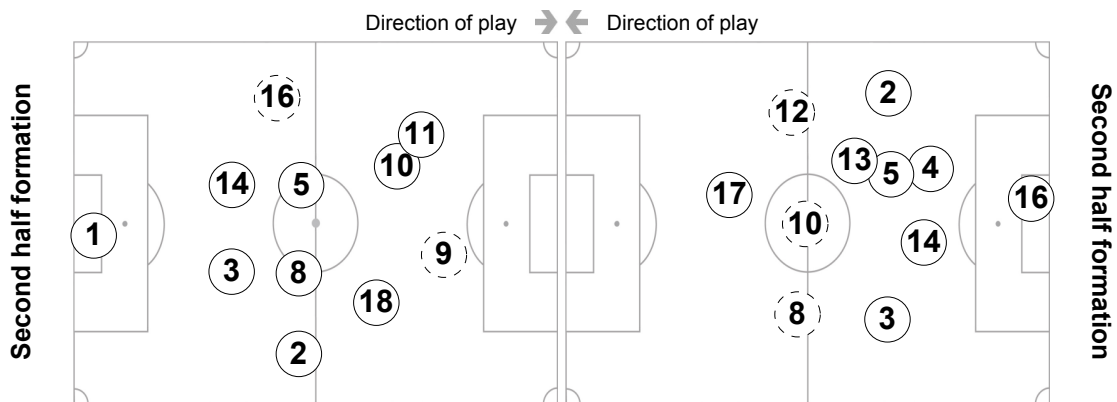

Semi-final

Brazil - South Africa 1:0 (0:0)

14   25 June 2009   20:30   Johannesburg / Ellis Park Stadium / RSA

82' (In) 13 Daniel Alves / (Out) 16 Andre Santos
90'+2 (In) 20 Kleberson / (Out) 9 Luis Fabiano

90'+1 (In) 9 Mphela / (Out) 8 Tshabalala
90'+1 (In) 21 Mashego / (Out) 12 Modise
90'+3 (In) 11 Van Heerden / (Out) 10 Pienaar

Total time played: 94'04"
53% - 41'33"   Ball possession   47% - 36'10"