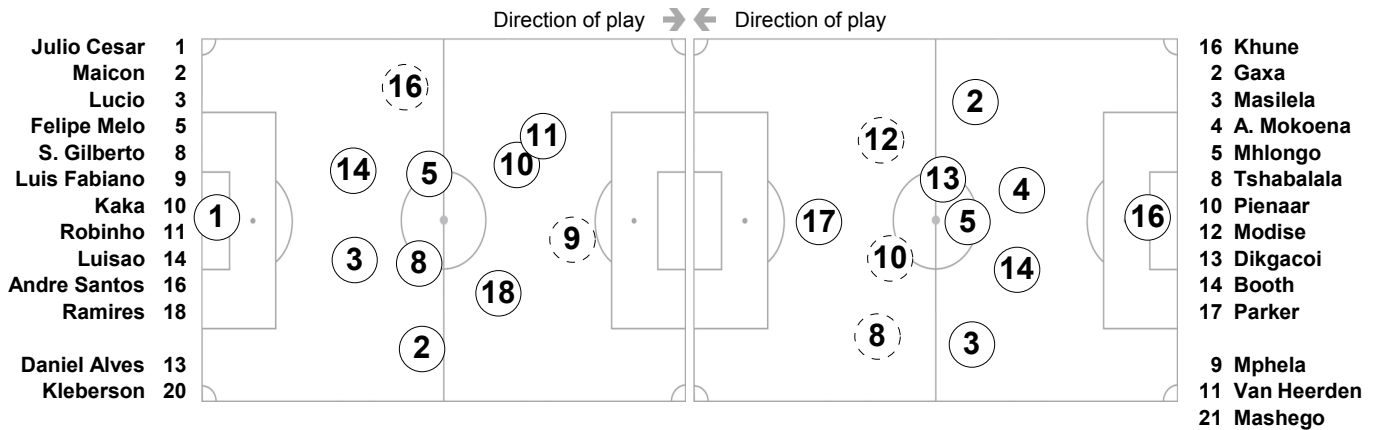

Semi-final

Brazil - South Africa 1:0 (0:0)

14   25 June 2009   20:30   Johannesburg / Ellis Park Stadium / RSA

82' (In) 13 Daniel Alves / (Out) 16 Andre Santos
90'+2 (In) 20 Kleberson / (Out) 9 Luis Fabiano

90'+1 (In) 9 Mphela / (Out) 8 Tshabalala
90'+1 (In) 21 Mashego / (Out) 12 Modise
90'+3 (In) 11 Van Heerden / (Out) 10 Pienaar

Total time played: 94'04"
53% - 41'33"   Ball possession   47% - 36'10"