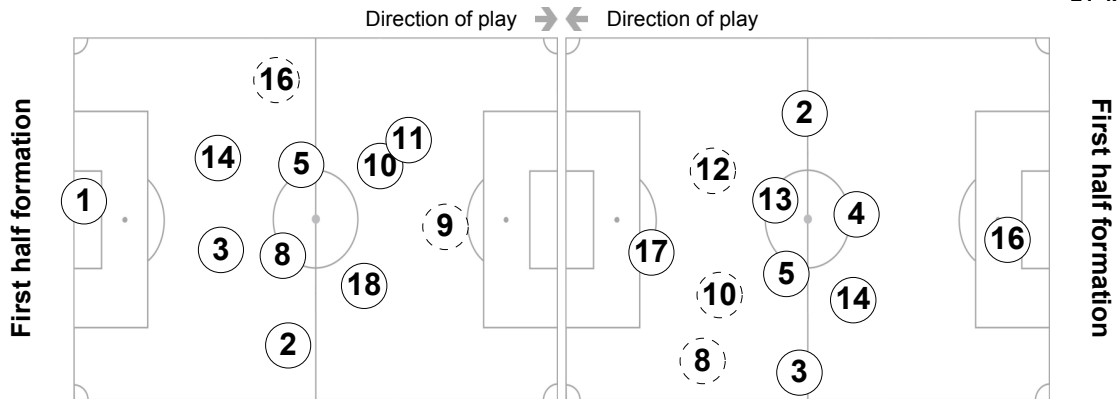

Semi-final

Brazil - South Africa 1:0 (0:0)

14   25 June 2009   20:30   Johannesburg / Ellis Park Stadium / RSA

82' (In) 13 Daniel Alves / (Out) 16 Andre Santos
90'+2 (In) 20 Kleberson / (Out) 9 Luis Fabiano

90'+1 (In) 9 Mphela / (Out) 8 Tshabalala
90'+1 (In) 21 Mashego / (Out) 12 Modise
90'+3 (In) 11 Van Heerden / (Out) 10 Pienaar

Total time played: 94'04"
53% - 41'33"   Ball possession   47% - 36'10"