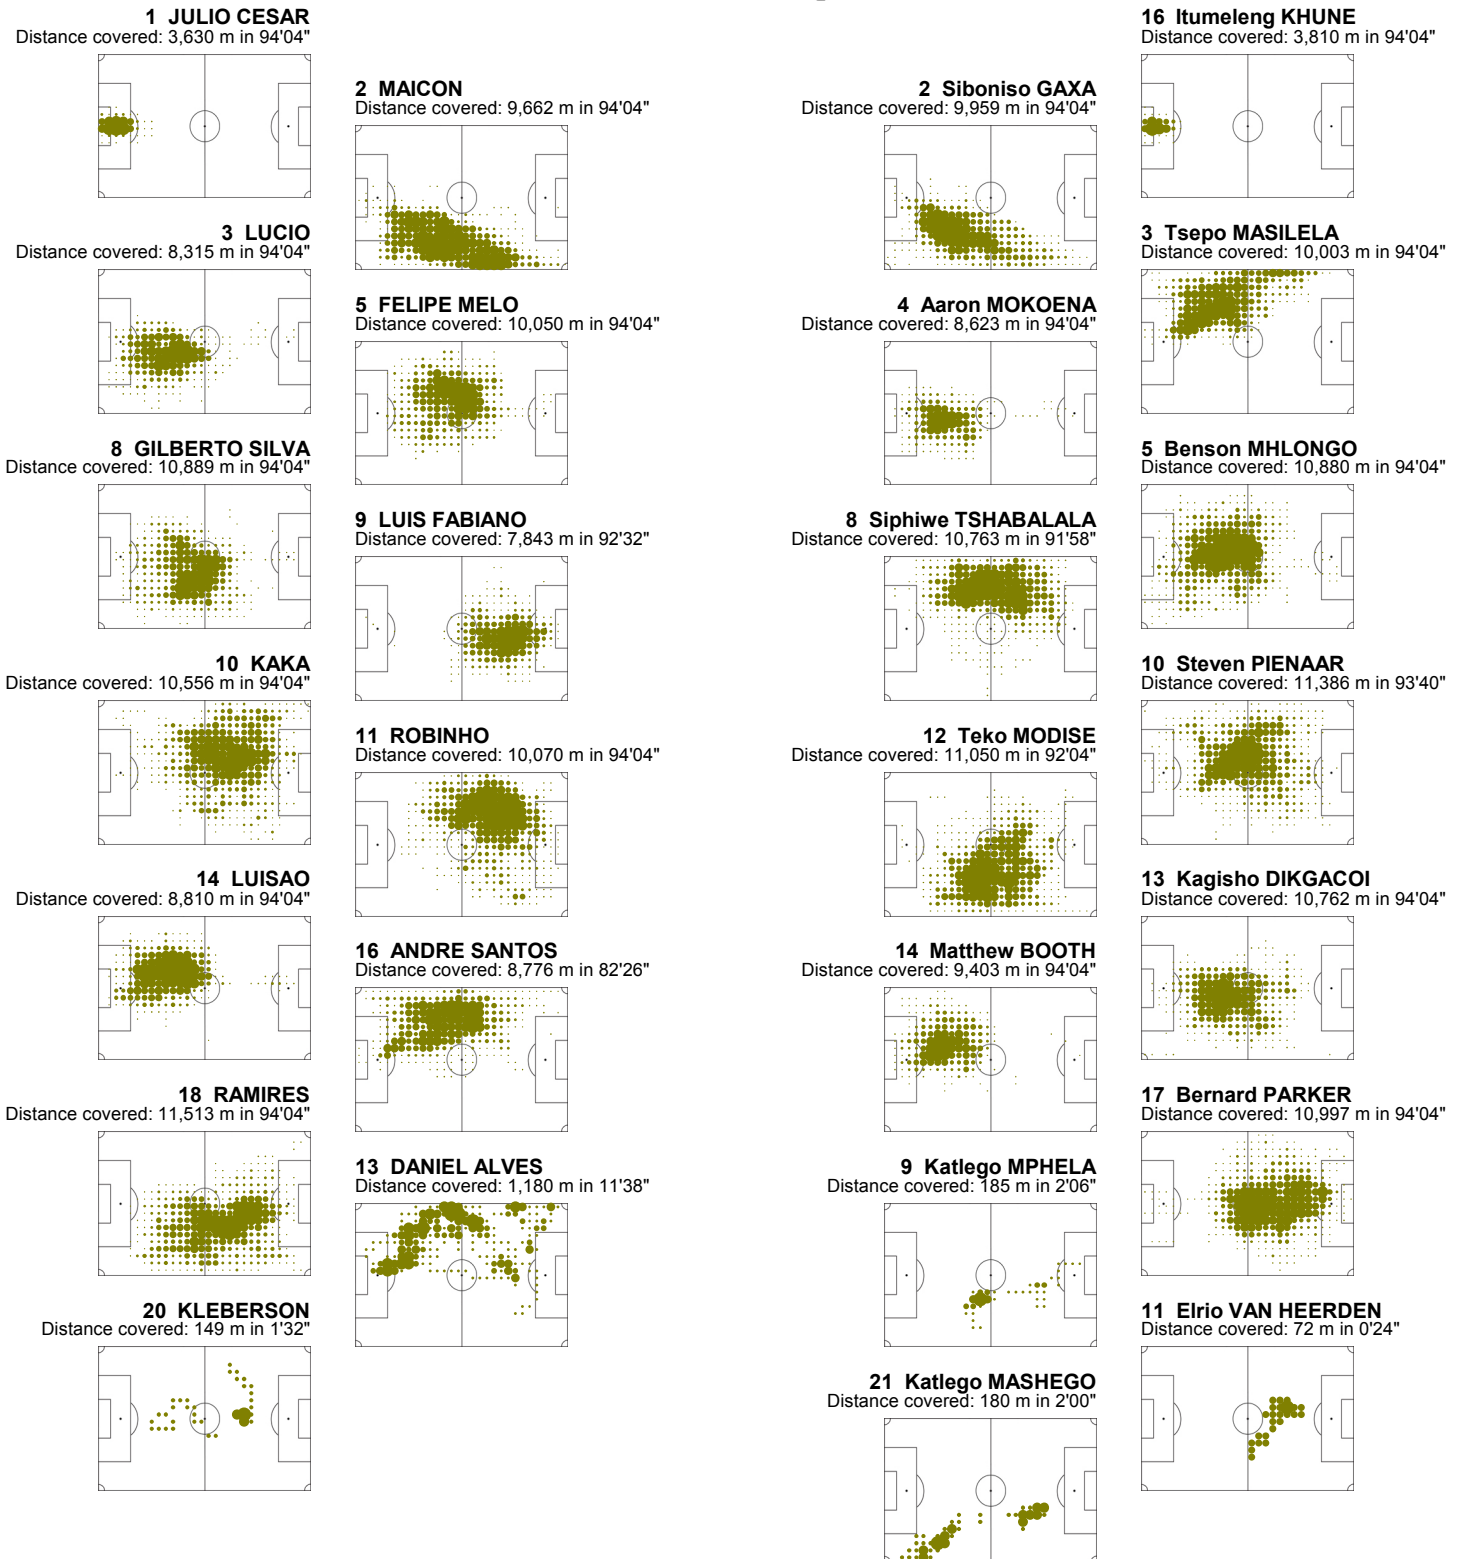

Players Heat Map

Semi-final

Brazil - South Africa 1:0 (0:0)

14 25 June 2009 20:30 Johannesburg / Ellis Park Stadium / RSA

Direction of play →

FIFA does not vouch for the accuracy of technical statistics compiled in association with its competition results system partner.