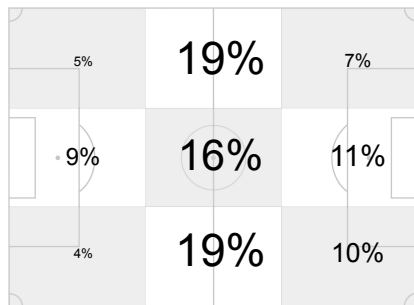

# 10 20 JUN 2009 20:30 Mangaung/Bloemfontein / Free State Stadium / RSA

## South Africa Tracking Statistics

Ball Possession Heat Map

Attacking direction →

Attack Origin

#	Name	Time	Distance Covered (m)			Time Spent			Sprint	Top Speed Km/h	Activity Time Spent		
			DC	In Poss	Not In Poss	Opp. Half	Att. 3rd	Pen. Area			Low	Medium	High
16	Itumeleng KHUNE	95'10"	3968	1394	1581				10	18.43	98%	1%	1%
2	Siboniso GAXA	95'10"	9609	3190	4764	19%	6%		61	26.36	85%	8%	7%
3	Tsepo MASILELA	95'10"	9369	3100	4851	20%	5%		64	28.69	86%	7%	7%
4	Aaron MOKOENA	95'10"	9011	2989	4503	10%	3%	1%	32	28.69	88%	7%	5%
5	Benson MHLONGO	95'10"	11115	3733	5785	23%	4%	1%	79	26.67	79%	11%	10%
6	MacBeth SIBAYA	84'23"	9280	3127	4841	39%	12%	1%	67	26.36	79%	11%	10%
10	Steven PIENAAR	95'10"	10587	4069	4942	52%	20%	1%	95	27.53	80%	10%	10%
12	Teko MODISE	95'10"	10581	3889	5037	53%	19%	1%	90	27.53	82%	9%	9%
13	Kagisho DIKGACOI	95'10"	11479	3627	6296	34%	6%		83	27.09	75%	12%	13%
14	Matthew BOOTH	95'10"	9671	3173	4764	8%	2%	1%	72	26.67	85%	9%	6%
17	Bernard PARKER	94'28"	10244	4130	4662	77%	32%	6%	73	31.47	83%	8%	9%