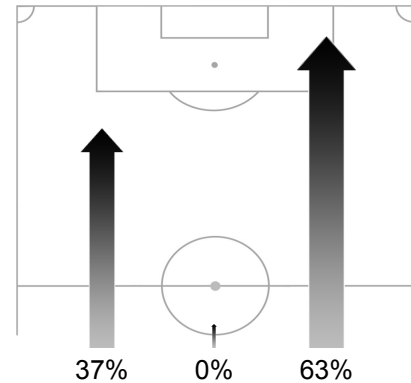

## South Africa Tracking Statistics

Ball Possession Heat Map

Attacking direction →

Attack Origin

#	Name	Time	Distance Covered (m)			Time Spent			Sprint	Top Speed Km/h	Activity Time Spent		
			DC	In Poss	Not In Poss	Opp. Half	Att. 3rd	Pen. Area			Low	Medium	High
16	Itumeleng KHUNE	95'10"	3968	1394	1581				10	18.43	98%	1%	1%
2	Siboniso GAXA	95'10"	9609	3190	4764	19%	6%		61	26.36	85%	8%	7%
3	Tsepo MASILELA	95'10"	9369	3100	4851	20%	5%		64	28.69	86%	7%	7%
4	Aaron MOKOENA	95'10"	9011	2989	4503	10%	3%	1%	32	28.69	88%	7%	5%
5	Benson MHLONGO	95'10"	11115	3733	5785	23%	4%	1%	79	26.67	79%	11%	10%
6	MacBeth SIBAYA	84'23"	9280	3127	4841	39%	12%	1%	67	26.36	79%	11%	10%
10	Steven PIENAAR	95'10"	10587	4069	4942	52%	20%	1%	95	27.53	80%	10%	10%
12	Teko MODISE	95'10"	10581	3889	5037	53%	19%	1%	90	27.53	82%	9%	9%
13	Kagisho DIKGACOI	95'10"	11479	3627	6296	34%	6%		83	27.09	75%	12%	13%
14	Matthew BOOTH	95'10"	9671	3173	4764	8%	2%	1%	72	26.67	85%	9%	6%
17	Bernard PARKER	94'28"	10244	4130	4662	77%	32%	6%	73	31.47	83%	8%	9%