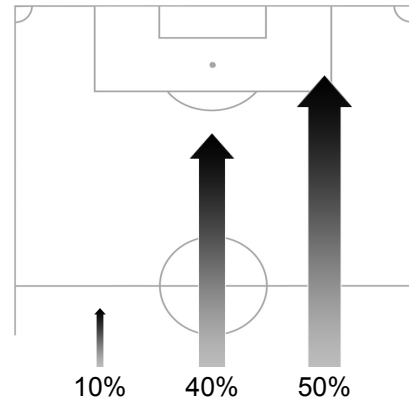

Ball Possession Heat Map

Attacking direction →

Attack Origin

#	Name	Time	Distance Covered (m)			Time Spent			Sprint	Top Speed Km/h	Activity Time Spent		
			DC	In Poss	Not In Poss	Opp. Half	Att. 3rd	Pen. Area			Low	Medium	High
23	Pepe REINA	95'10"	4353	1953	1458				6	21.55	98%	1%	1%
2	Raul ALBIOL	95'10"	9268	4241	3622	10%	1%		51	27.40	86%	8%	6%
3	Gerard PIQUE	95'10"	8812	3915	3336	10%	2%	1%	37	28.36	87%	7%	6%
5	Carles PUYOL	95'10"	9343	3854	3653	38%	12%	1%	65	28.32	86%	6%	8%
7	David VILLA	61'42"	6144	3242	1756	85%	44%	7%	48	26.14	86%	7%	7%
8	XAVI	95'10"	11276	5484	3919	50%	13%		52	22.69	77%	13%	10%
9	Fernando TORRES	61'58"	5888	2972	1662	88%	56%	10%	24	28.69	88%	6%	6%
10	Cesc FABREGAS	95'10"	11428	5683	3932	65%	25%	3%	68	28.32	78%	11%	11%
12	Sergio BUSQUETS	95'10"	10627	4576	4332	36%	7%	1%	57	24.51	81%	11%	8%
18	Albert RIERA	82'18"	8291	3623	2933	64%	27%	2%	48	25.32	85%	7%	8%
19	Alvaro ARBELOA	95'10"	9869	4386	3844	37%	11%		86	26.58	83%	9%	8%

Substitutes

1	Iker CASILLAS												
4	Carlos MARCHENA												
6	Pablo HERNANDEZ	33'28"	3375	1621	1226	65%	28%	3%	20	26.01	86%	7%	7%
11	Joan CAPDEVILA												
13	Diego LOPEZ												
14	XABI ALONSO												
15	SERGIO RAMOS												
16	Fernando LLORENTE	33'12"	3483	1647	1395	86%	47%	8%	31	26.20	84%	7%	9%
17	Daniel GUIZA												
20	Santi CAZORLA	12'52"	1444	818	463	74%	29%		12	23.60	81%	9%	10%
21	DAVID SILVA												
22	Juan Manuel MATA												

DC: Distance Covered
In Poss: In Possession
Not In Poss: Not In Possession
Opp. Half: In Opposing Half
Att. 3rd: In Opposing Third
Pen. Area: In Penalty Area

FIFA does not vouch for the accuracy of technical statistics compiled in association with its competition results system partner.
SAT 20 JUN 2009; 22:48 CET / 22:48 local time - Version 1