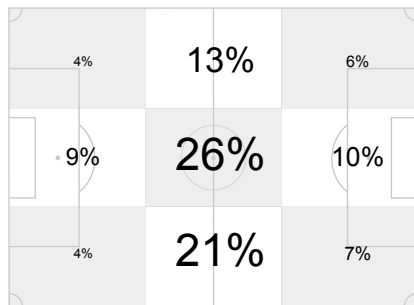

Ball Possession Heat Map

Attacking direction →

Attack Origin

#	Name	Time	Distance Covered (m)			Time Spent			Sprint	Top Speed Km/h	Activity Time Spent		
			DC	In Poss	Not In Poss	Opp. Half	Att. 3rd	Pen. Area			Low	Medium	High
23	Pepe REINA	95'10"	4353	1953	1458				6	21.55	98%	1%	1%
2	Raul ALBIOL	95'10"	9268	4241	3622	10%	1%		51	27.40	86%	8%	6%
3	Gerard PIQUE	95'10"	8812	3915	3336	10%	2%	1%	37	28.36	87%	7%	6%
5	Carles PUYOL	95'10"	9343	3854	3653	38%	12%	1%	65	28.32	86%	6%	8%
7	David VILLA	61'42"	6144	3242	1756	85%	44%	7%	48	26.14	86%	7%	7%
8	XAVI	95'10"	11276	5484	3919	50%	13%		52	22.69	77%	13%	10%
9	Fernando TORRES	61'58"	5888	2972	1662	88%	56%	10%	24	28.69	88%	6%	6%
10	Cesc FABREGAS	95'10"	11428	5683	3932	65%	25%	3%	68	28.32	78%	11%	11%
12	Sergio BUSQUETS	95'10"	10627	4576	4332	36%	7%	1%	57	24.51	81%	11%	8%
18	Albert RIERA	82'18"	8291	3623	2933	64%	27%	2%	48	25.32	85%	7%	8%
19	Alvaro ARBELOA	95'10"	9869	4386	3844	37%	11%		86	26.58	83%	9%	8%